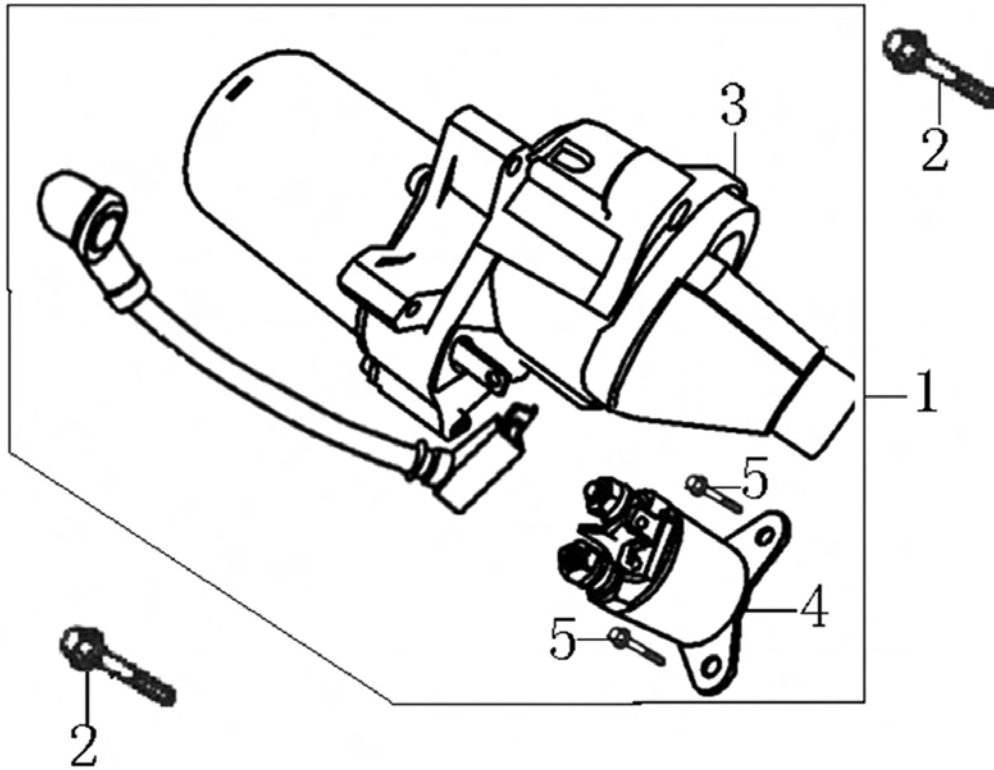

Rocker and Camshaft

ITEM	PART NO.	QTY.	DESCRIPTION
1	0J39430124	1	ROCKER ARM EXH.
2	0J39430125	1	ROCKER ARM INT.
3	0J93060101	2	VALVE ROCKER SHAFT
4	0J39430127	2	PUSH ROD
5	0G84420174	2	LIFTER, VALVE
6	0G84420122	2	ROTATOR, VALVE
7	0G84420239	4	LOCKER, VALVE
8	0G84420123	2	RETAINER, VALVE SPRING
9	0G84420124	2	SPRING, VALVE
10	0G84420125	1	SEAT, VALVE SPRING
11	0G84420128	1	SEAL, VALVE STEM
12	0J39430126	1	VALVE ASSY.
13	0G8442F114	1	CAMSHAFT ASSY
14	0J93060102	2	LOCKER
15	0K22930113	1	RETAINER, ROCKER ARM SHAFT
16	0G84420194	1	BOLT, FLANGE
17	0K6775	1	ROCKER ARM ASSY. EXHAUST
18	0K6777	1	ROCKER ARM ASSY. INTAKE

420cc ENGINE

Air Cleaner and Carburetor

ITEM	PART NO.	QTY.	DESCRIPTION
1	0G84420144	1	GASKET, INSULATOR
2	0J25910112	1	SPACER, CARBURETOR
3	0G9916	1	GASKET, CARB. TO SPACER
4	0H9838E110	1	CARBURETOR ASSY
5	0K65110119	1	HOSE, FUEL
6	0K65110118	1	FILTER, FUEL(IN-LINE)
7	0H9838C110	2	CLAMP, HOSE
8	0G84420156	1	GASKET, CARB. TO AIR CLEANER
9	0G8442C111	1	AIR CLEANER
NOT SHOWN	0G84420151	1	ELEMENT, AIR FILTER

Control System

ITEM	PART NO.	QTY.	DESCRIPTION
1	0G8442G111	1	CONTROL ASSY.
2	0G84420194	2	NUT, FLANGE M6
3	0J00620122	1	SPRING, CABLE RETURN
4	0J39430132	1	SPRING, THROTTLE RETURN
5	0J39430133	1	ROD, GOVERNOR
6	0G84420272	1	NUT, FLANGE M6
7	0G84420197	1	BOLT, QUADRATE HEAD
8	0G84420198	1	ARM, GOVERNOR

Exhaust Manifold

ITEM	PART NO.	QTY.	DESCRIPTION
1	0J4535A	1	MANIFOLD, EXH. PIPE
2	0J35220161	5	NUT, HEX., M8
3	0G9028	1	GASKET, MUFFLER

Starter Motor

ITEM	PART NO.	QTY.	DESCRIPTION
1	0H9838E111	1	MOTOR ASSY., STARTER
2	0H98380103	2	BOLT, FLANGE,
3	0H98380101	1	MOTOR, STARTER
4	0H98380102	1	CONTACTOR ASSY
5	0J4968	2	BOLT, FLANGE,